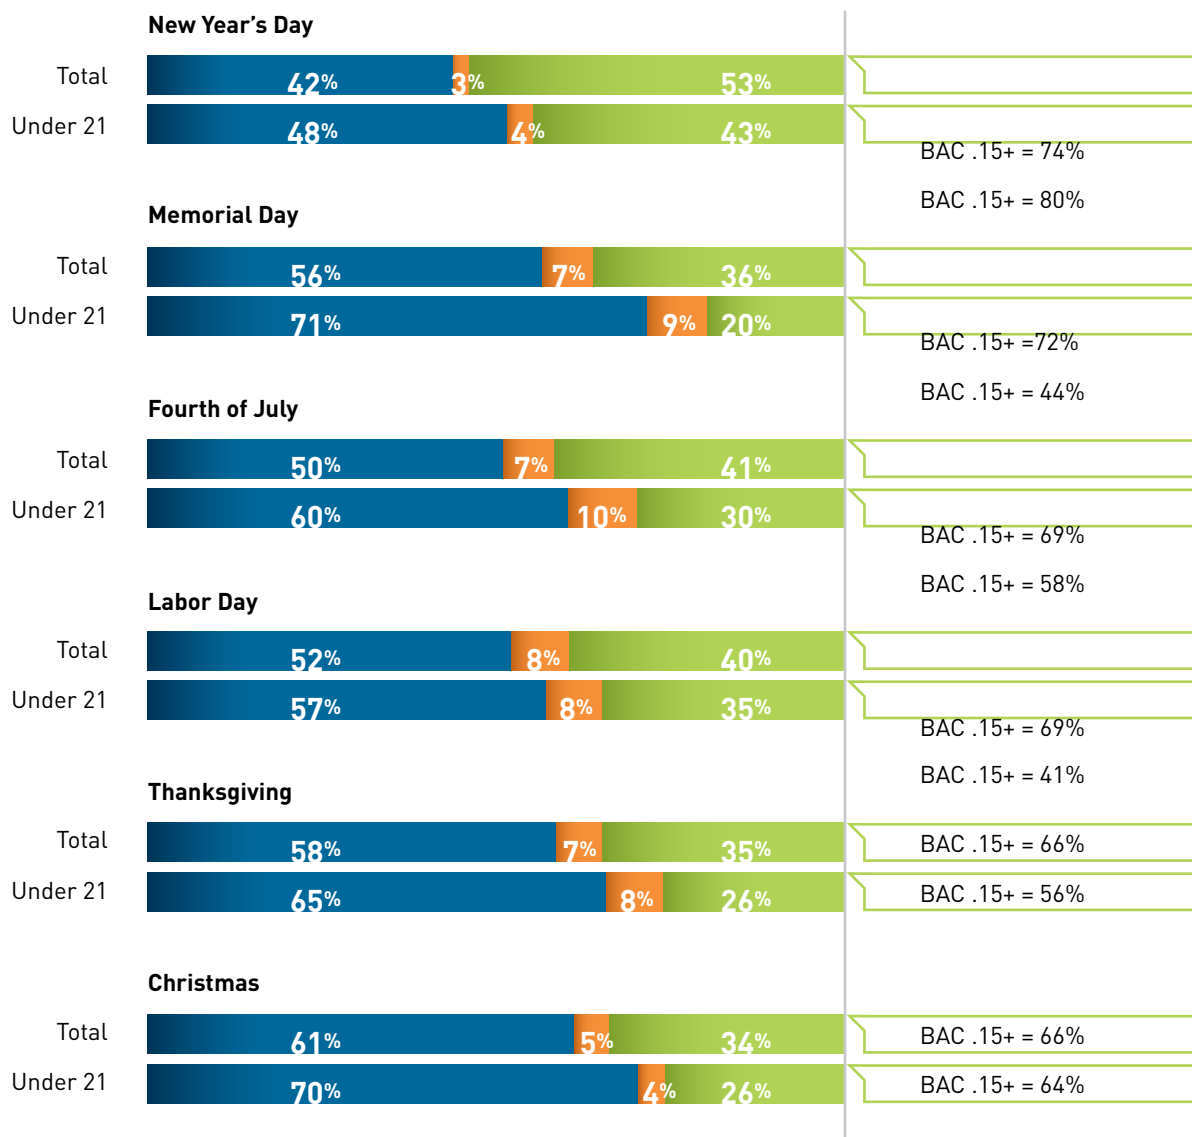

# Holiday Traffic Fatalities by BAC Level

Learn more at

[Responsibility.org](http://Responsibility.org)

Drunk driving fatalities accounted for 38% of traffic fatalities during the 2014 holidays and drivers with a high BAC were involved in 69% of drunk driving fatalities.

BAC Level ■ .00 ■ .01-.07 ■ .08+

Source: NHTSA, FARS, 12/15

The number of whole days in the holiday period depends on the day on which the legal holiday falls. Typically, the period is 6 p.m. the night before until 5:59 a.m. the day after the holiday. Total may not equal sum of categories due to rounding.