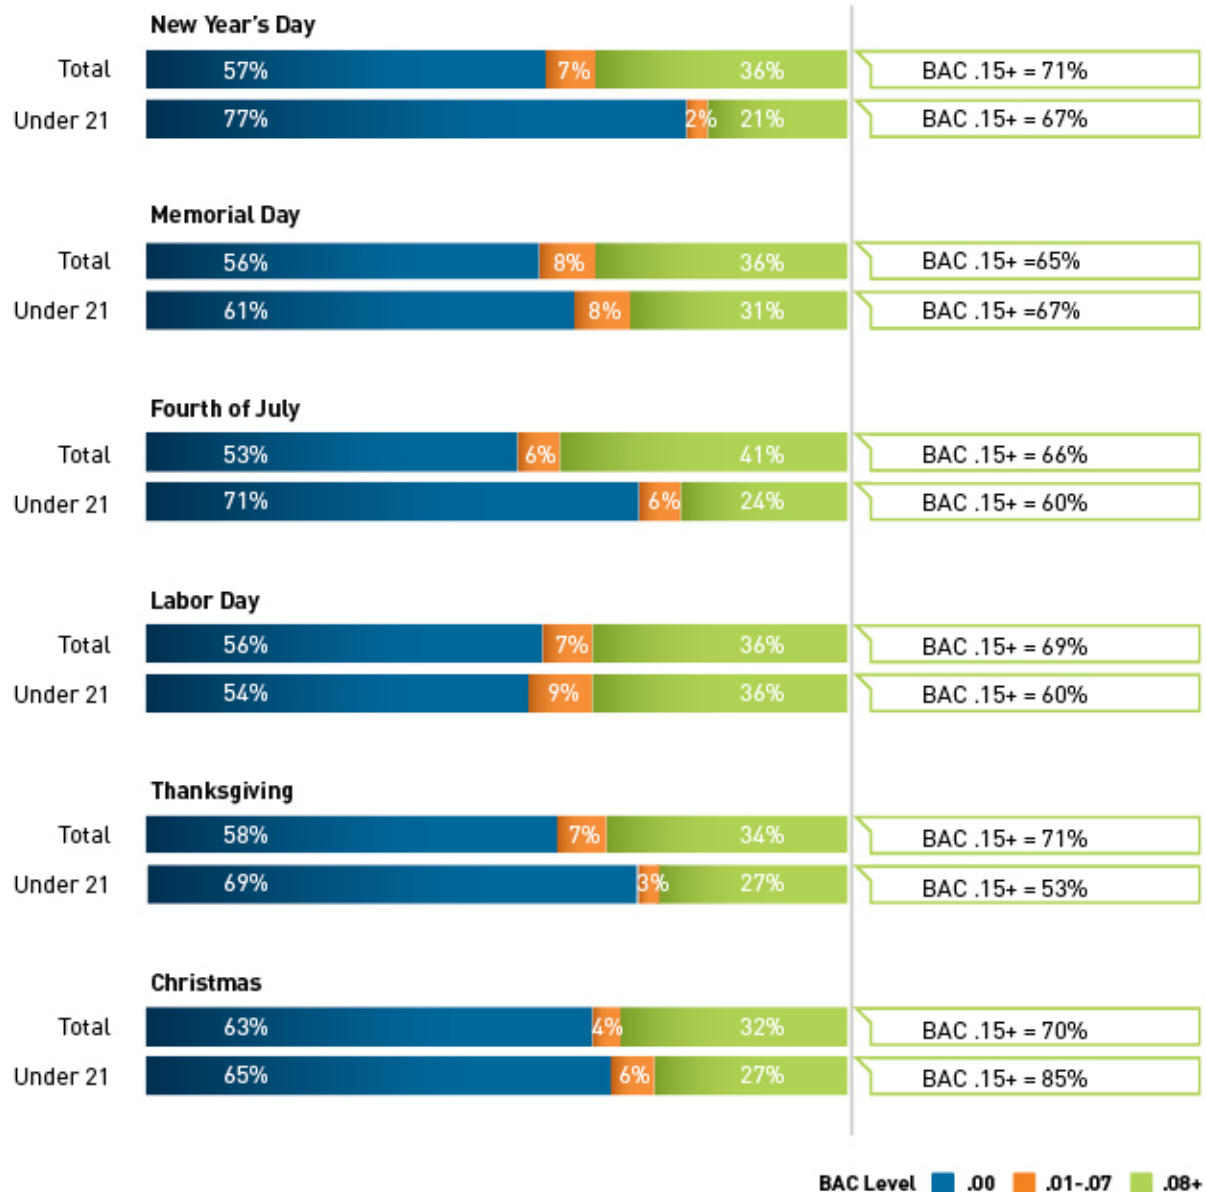

Holiday Traffic Fatalities by BAC Level

Drunk driving fatalities accounted for 36% of traffic fatalities during the 2016 holidays and drivers with a high BAC were involved in 68% of drunk driving fatalities.

Source: NHTSA, FARS, 10/17
 The number of whole days in the holiday period depends on the day on which the legal holiday falls. Typically, the period is 6 p.m. the night before until 5:59 a.m. the day after the holiday. Total may not equal sum of categories due to rounding.