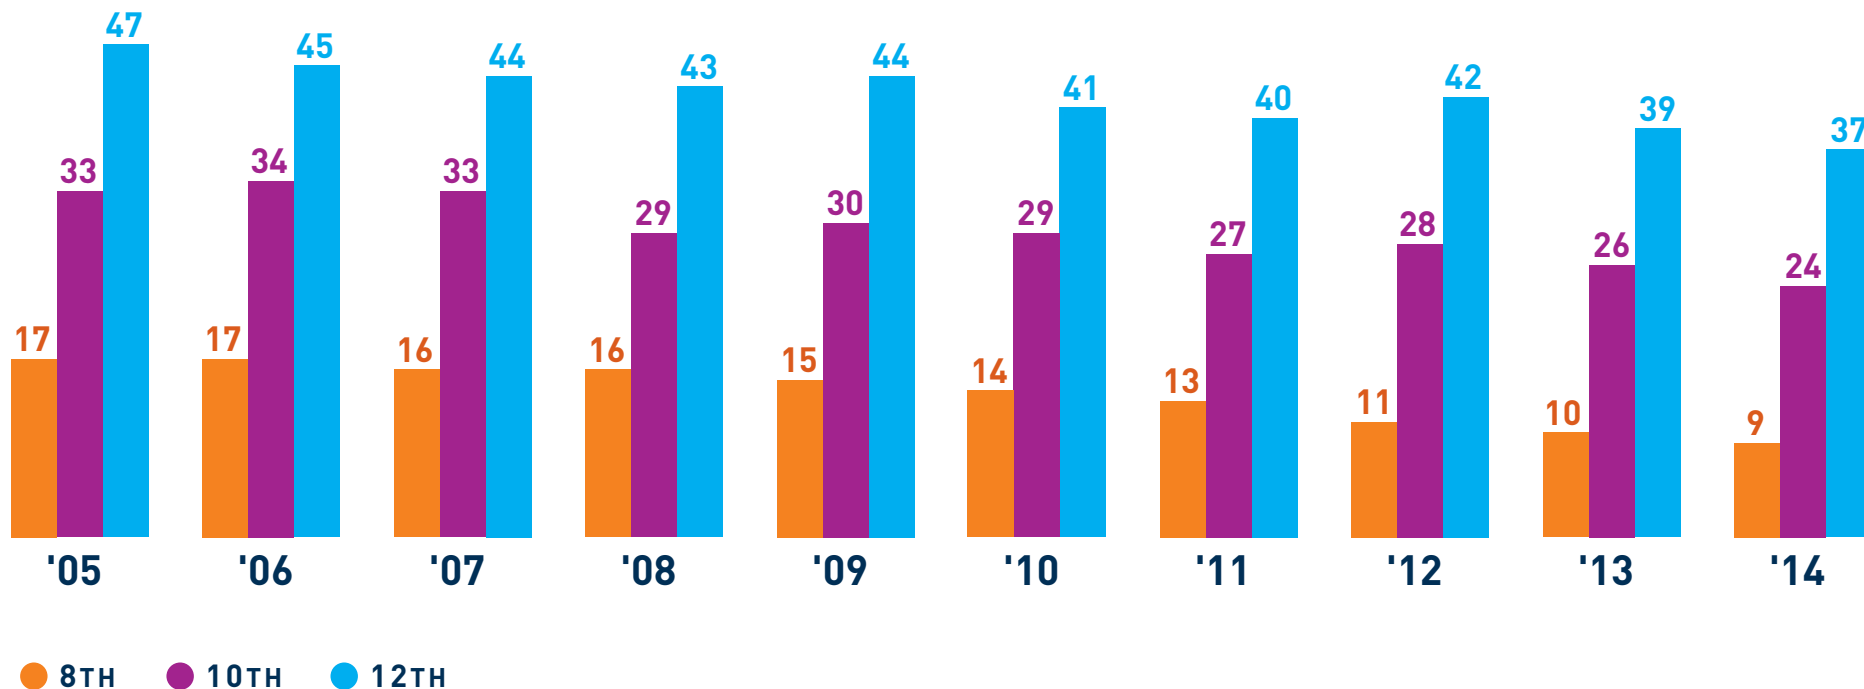

CURRENT UNDERAGE DRINKING

DOWN

ACROSS 8TH, 10TH AND 12TH GRADERS

(Numbers in Percentage)

DECADE DECLINE

8TH GRADERS

↘ **47%**

10TH GRADERS

↘ **29%**

12TH GRADERS

↘ **20%**

FOUNDATION FOR
ADVANCING ALCOHOL
RESPONSIBILITY