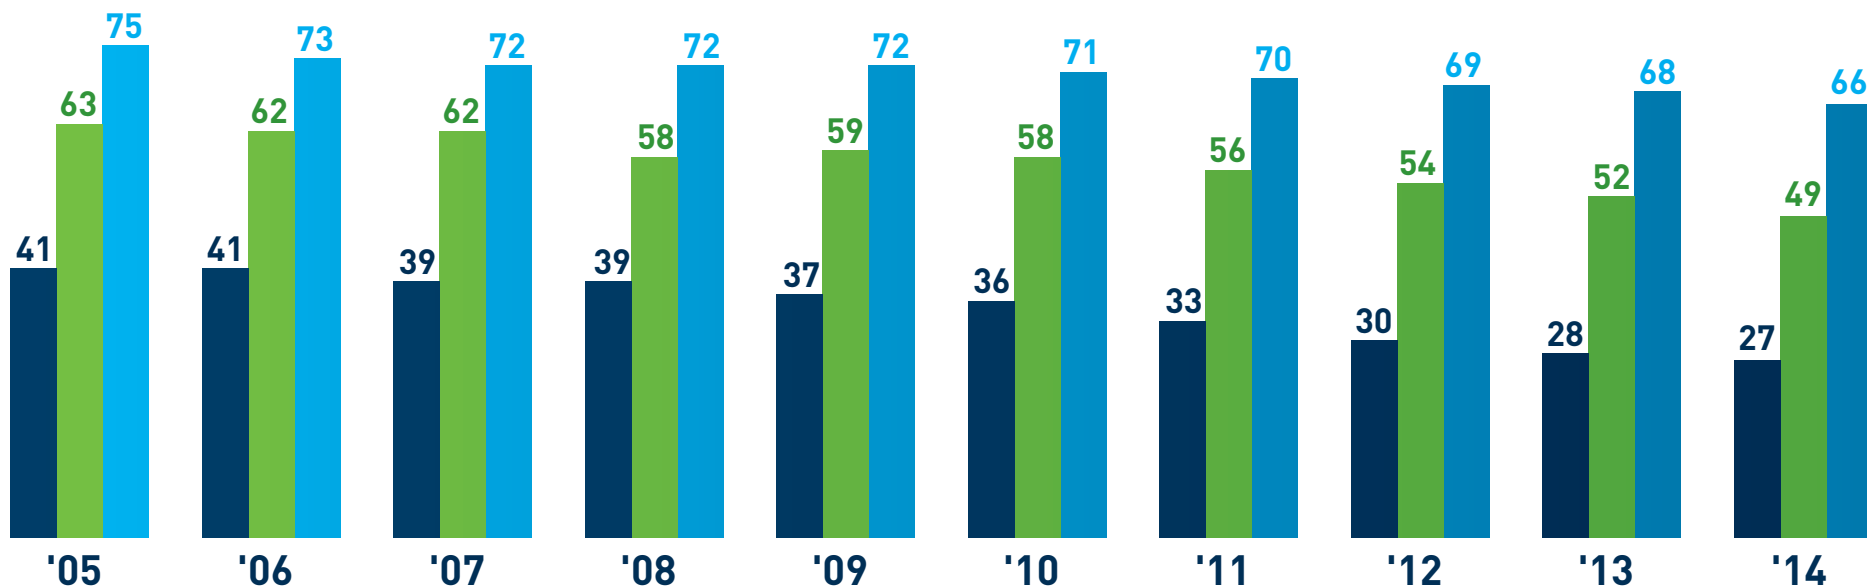

LIFETIME UNDERAGE DRINKING

DOWN

ACROSS 8TH, 10TH AND 12TH GRADERS

(Numbers in Percentage)

● 8TH ● 10TH ● 12TH

DECADE DECLINE

8TH GRADERS

↘ **35%**

10TH GRADERS

↘ **22%**

12TH GRADERS

↘ **12%**